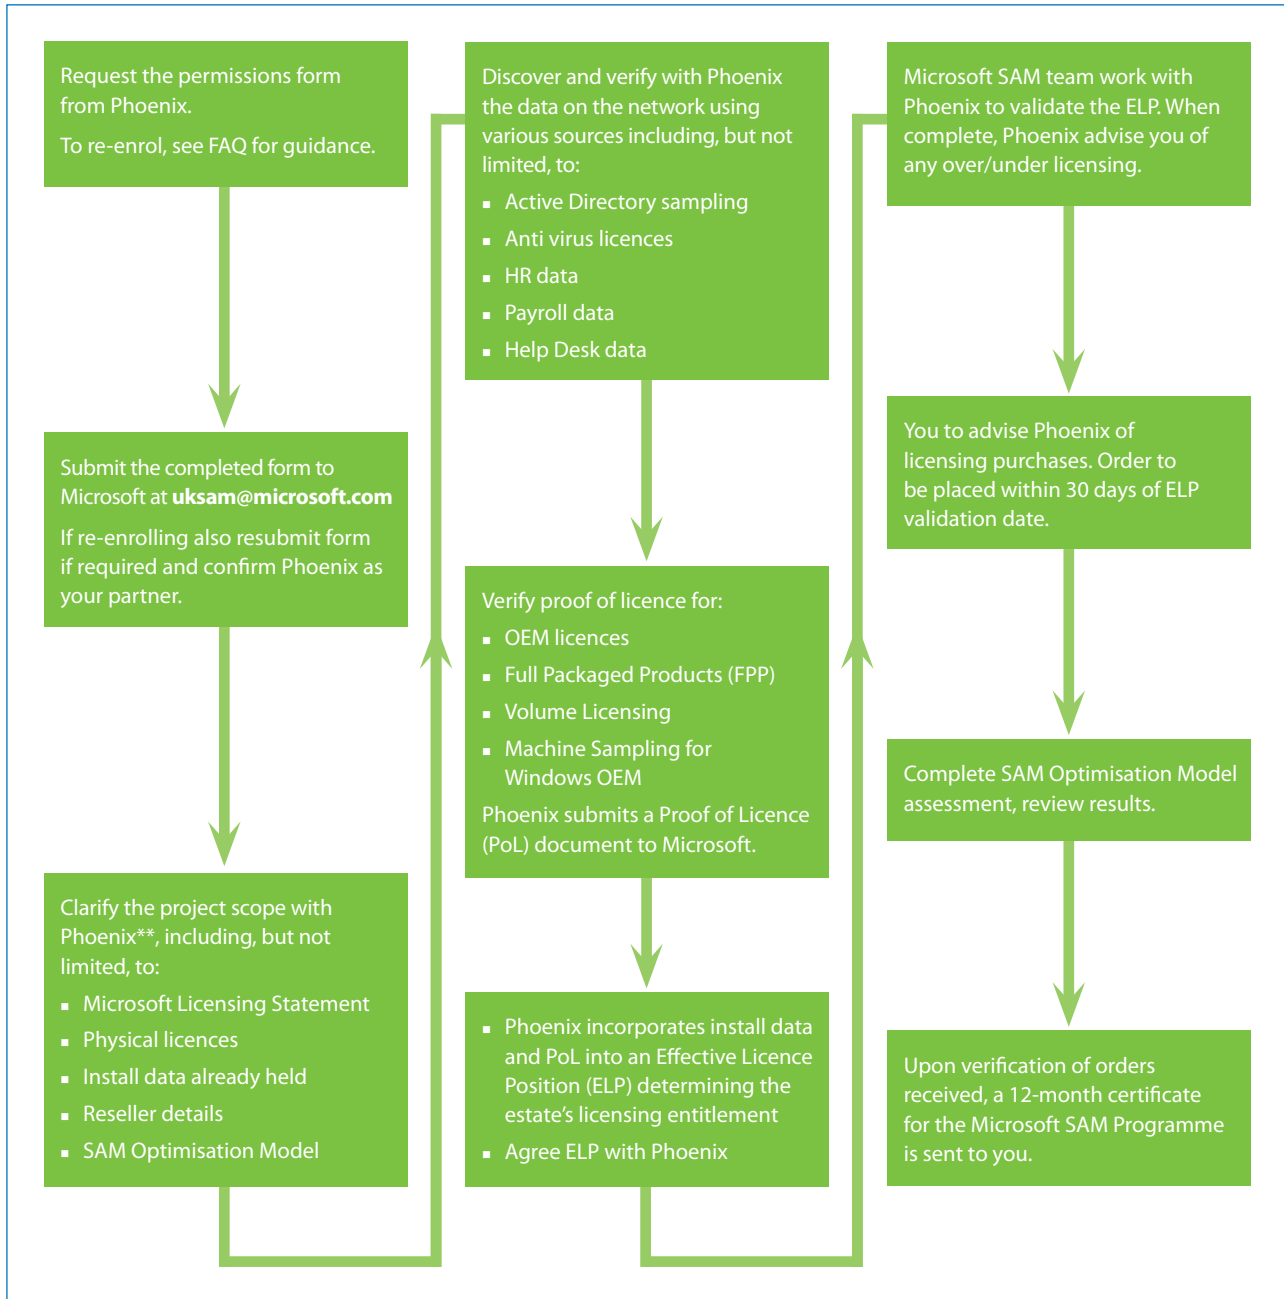

10 STEPS

IN THE MICROSOFT SAM PROGRAMME*

* Please note - the Microsoft SAM Programme is only available in the UK
 ** All partner costs to be met by customer

FIND OUT MORE

To find out more on the Microsoft SAM programme, please contact your Phoenix Account Manager on **0845 265 1265** or email **info@phoenixs.co.uk**